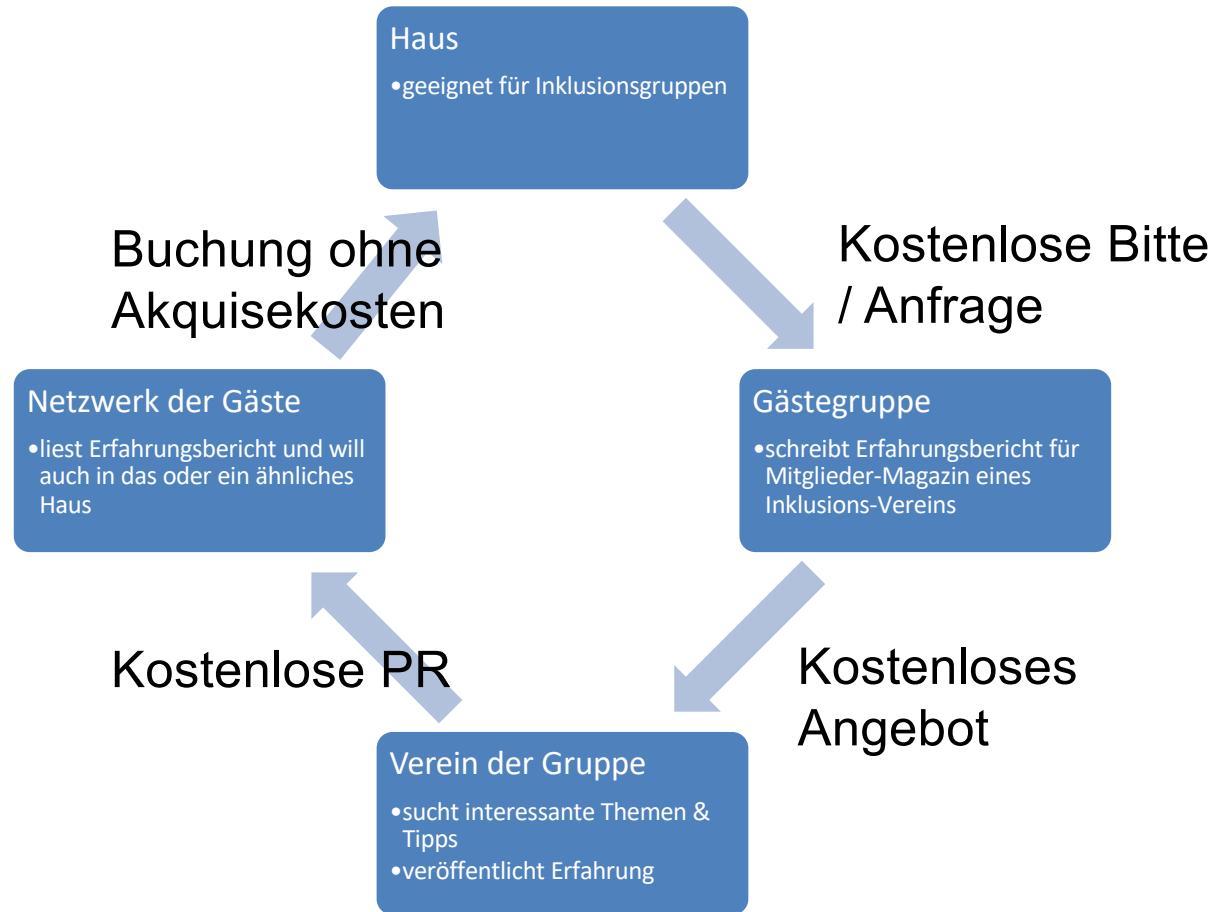

PR durch Triple-Win (Beispiel Inklusion)